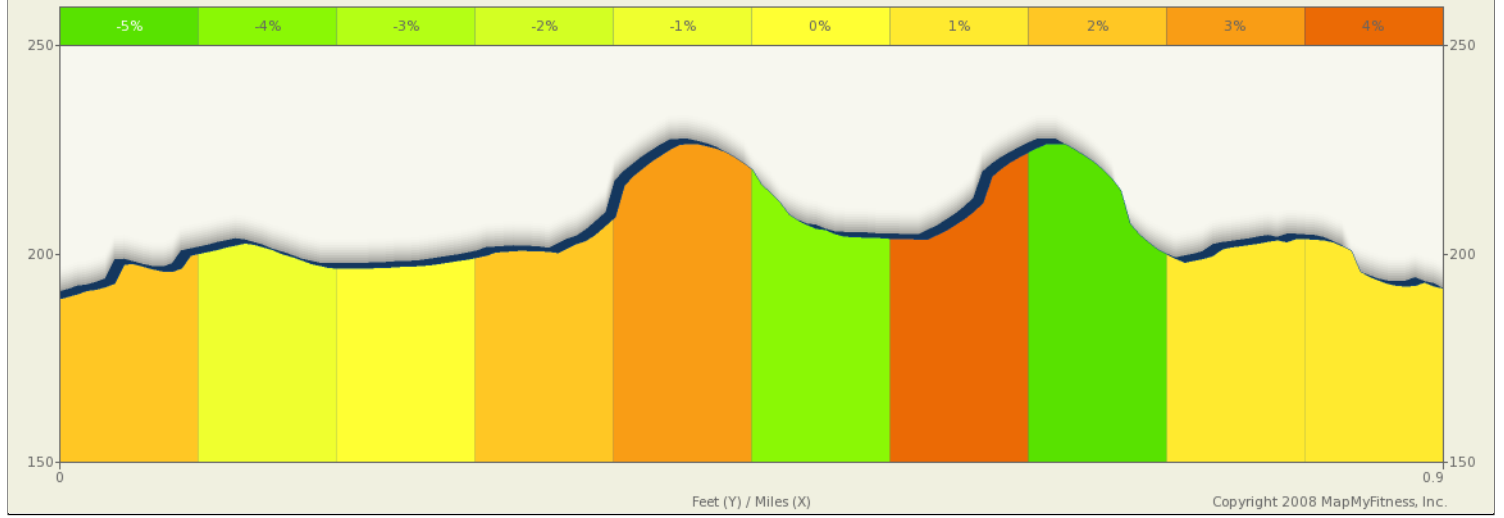

ROUTE DESCRIPTION:  
No Description Provided

ROUTE DESCRIPTION:  
No Description Provided

Notes		
AT	FOR	NOTES
0.93 mi.	 -	Stop

Notes		
AT	FOR	NOTES