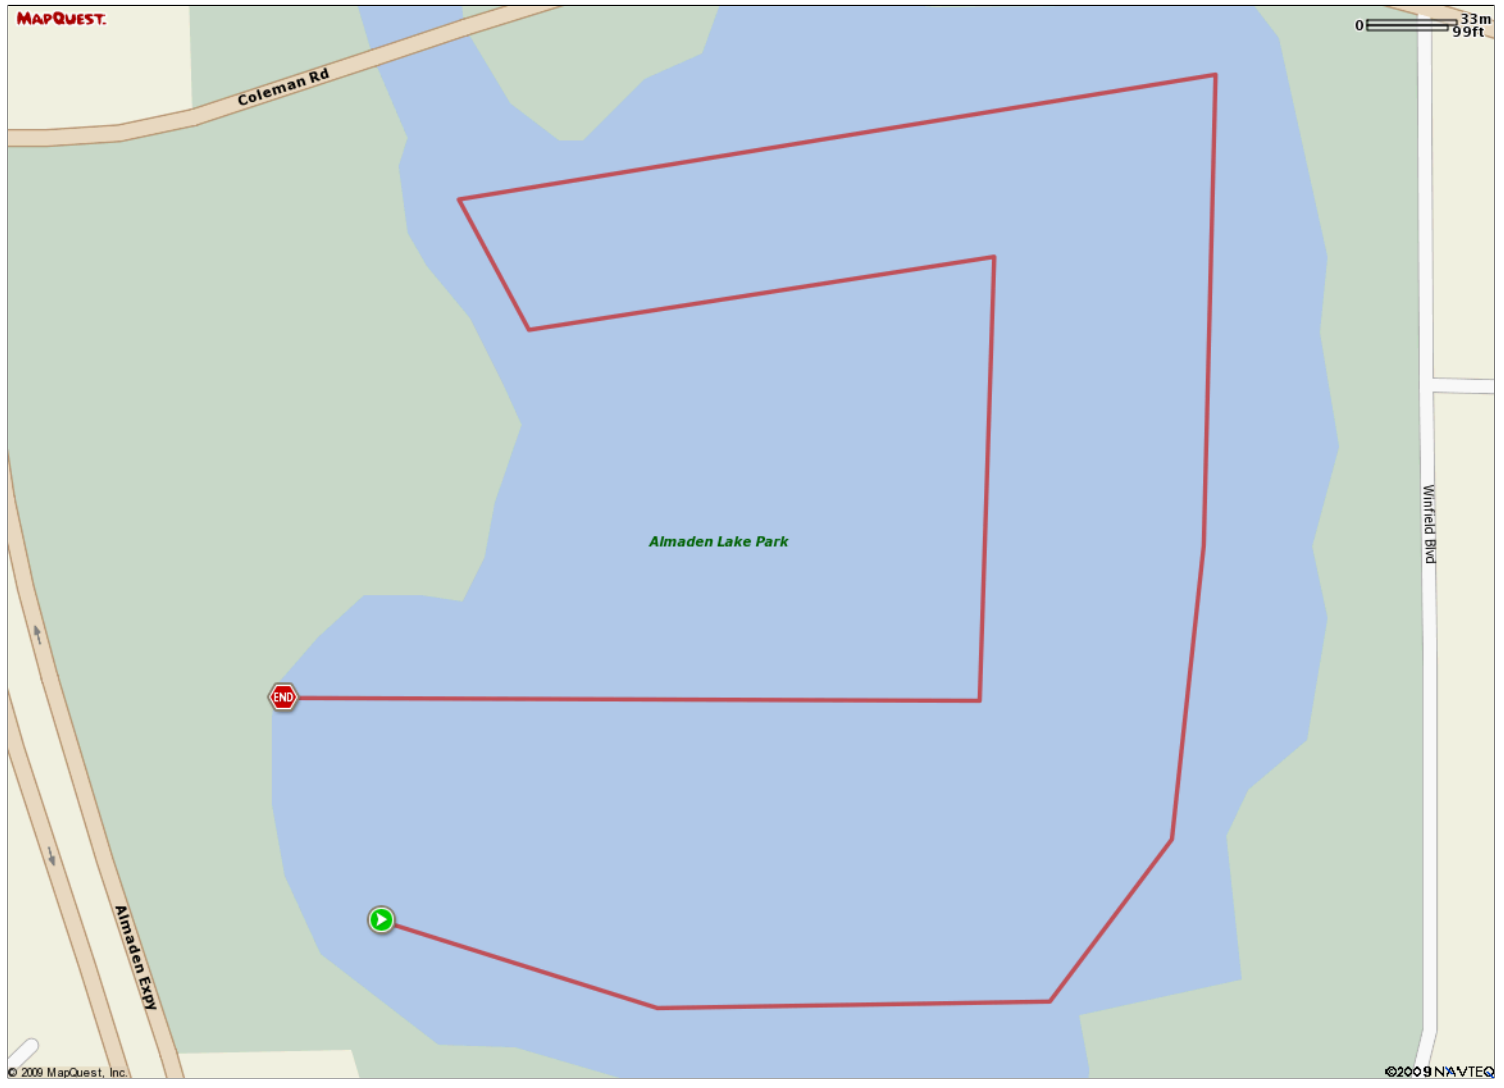

ROUTE DESCRIPTION:  
No Description Provided

ROUTE DESCRIPTION:  
No Description Provided

Notes		
AT	FOR	NOTES
0.93 mi.	 -	Stop

Notes		
AT	FOR	NOTES