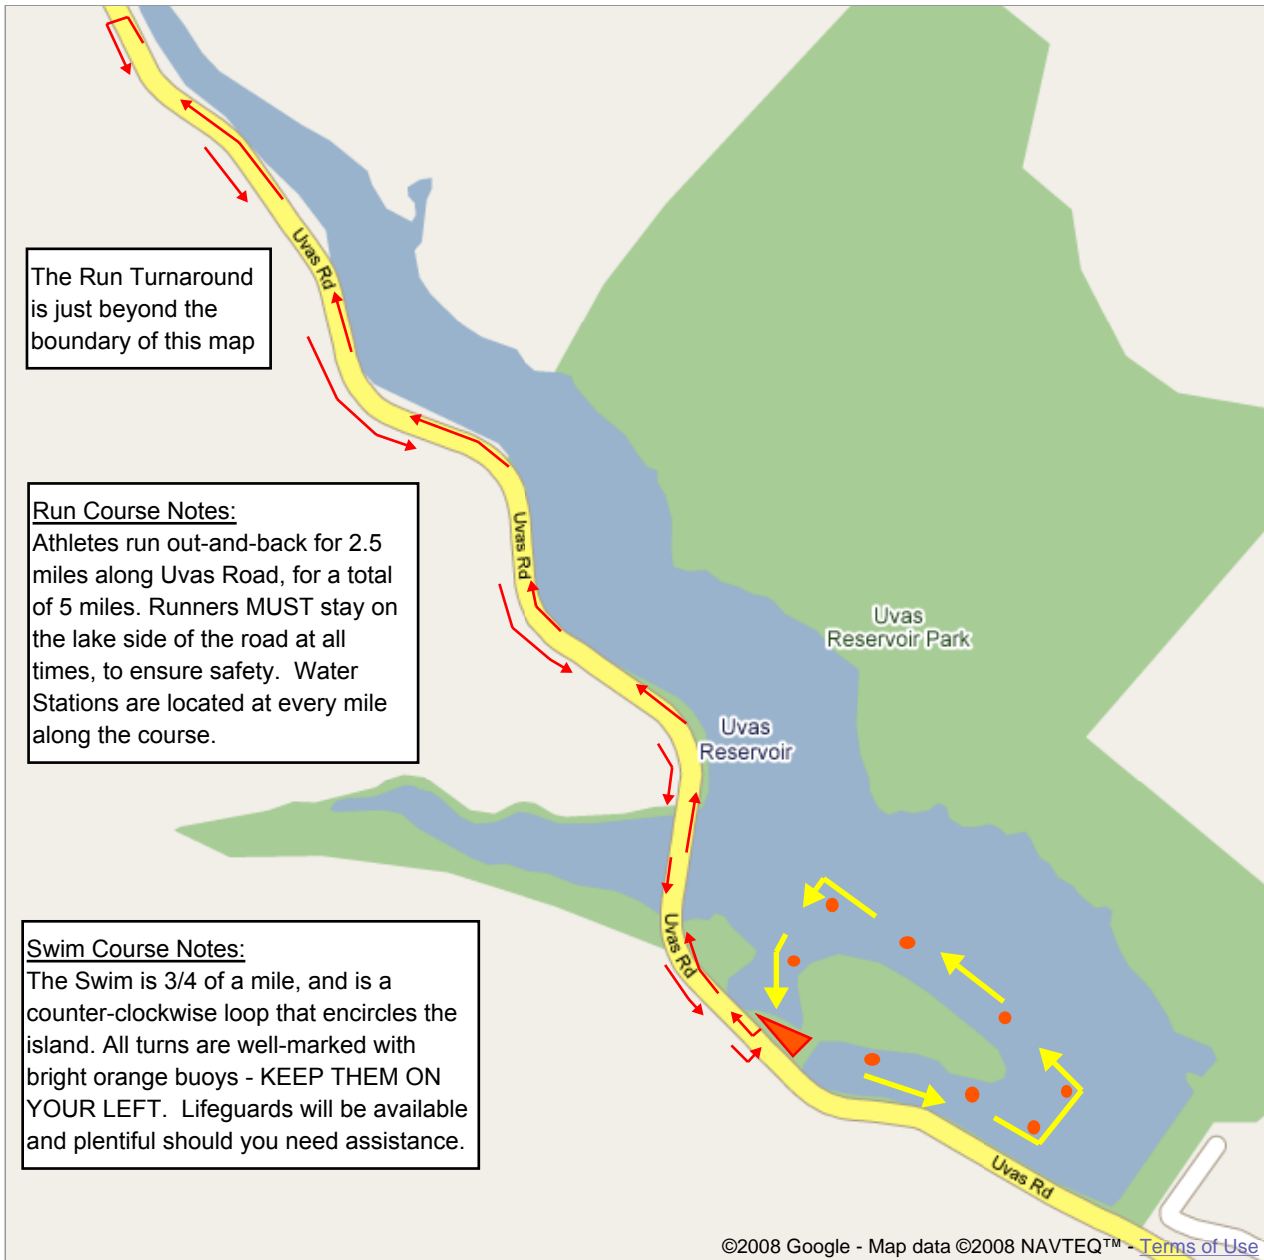

Address **Morgan Hill, CA**

This map was created for you by your fellow athletes at www.a2aevents.com. Use at your own risk. It is not responsible for wrong turns that put you in the Pacific Ocean, or for getting passed in the finishing chutes. Be safe at all times, and Good Luck in your race!

RACE NOTES: