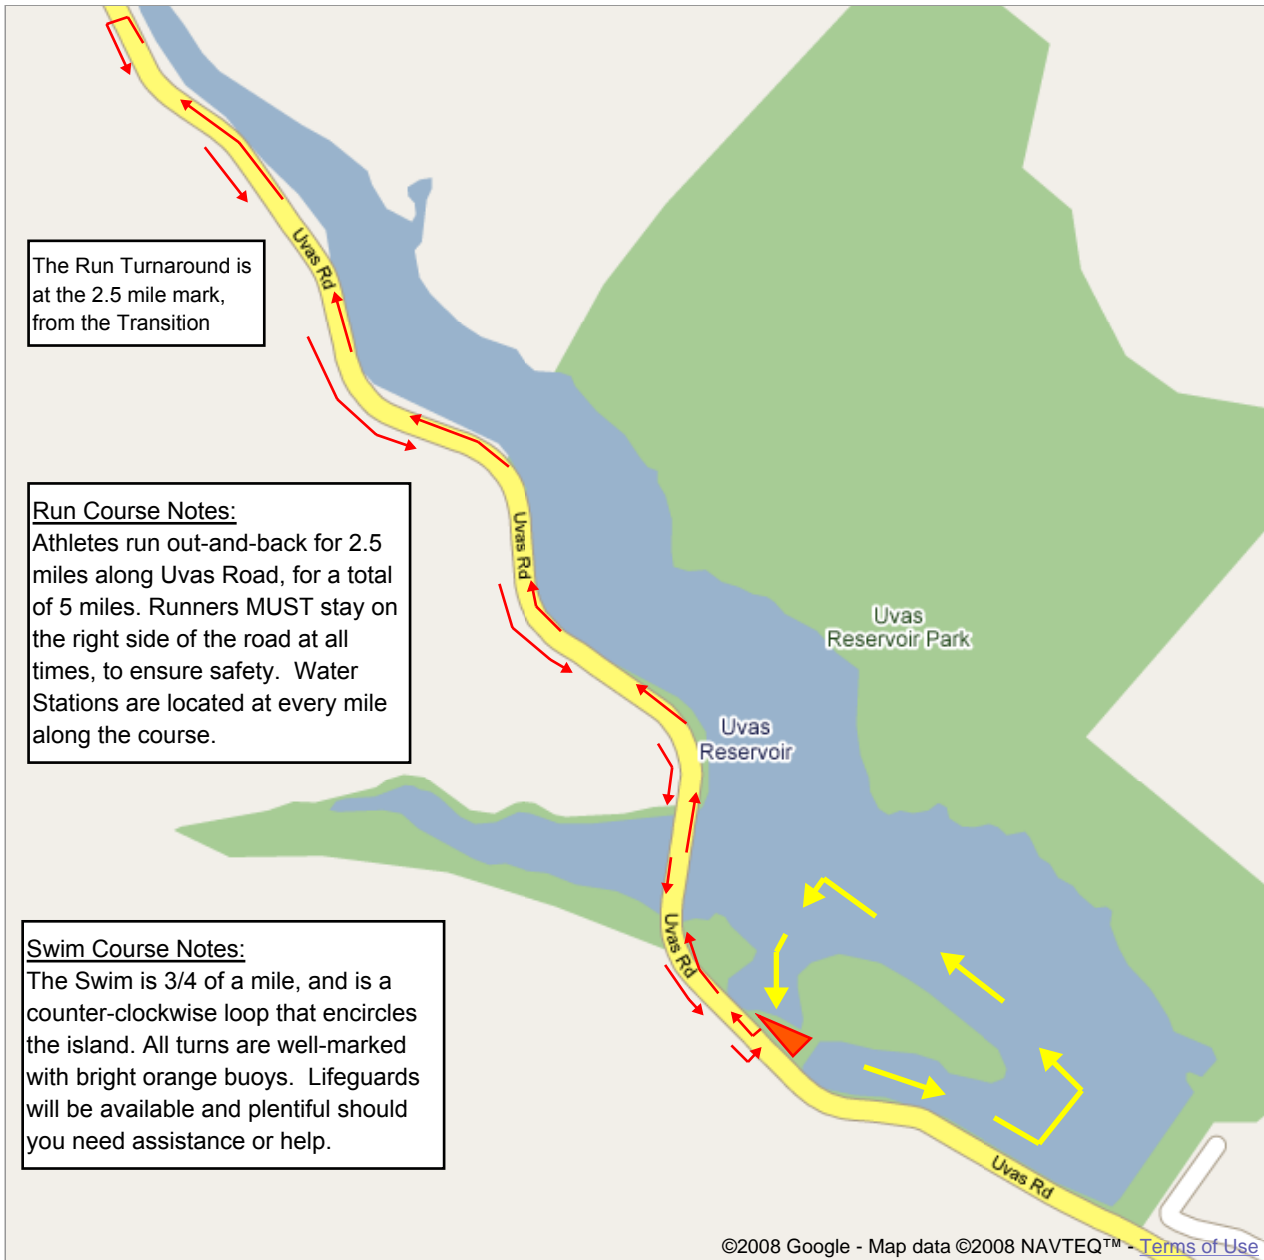

Address **Morgan Hill, CA**

This map was created for you by your fellow athletes at www.a2aevents.com. Use at your own risk. It is not responsible for wrong turns that put you in the Pacific Ocean, or for getting passed in the finishing chutes. Be safe at all times, and Good Luck in your race!

RACE NOTES: